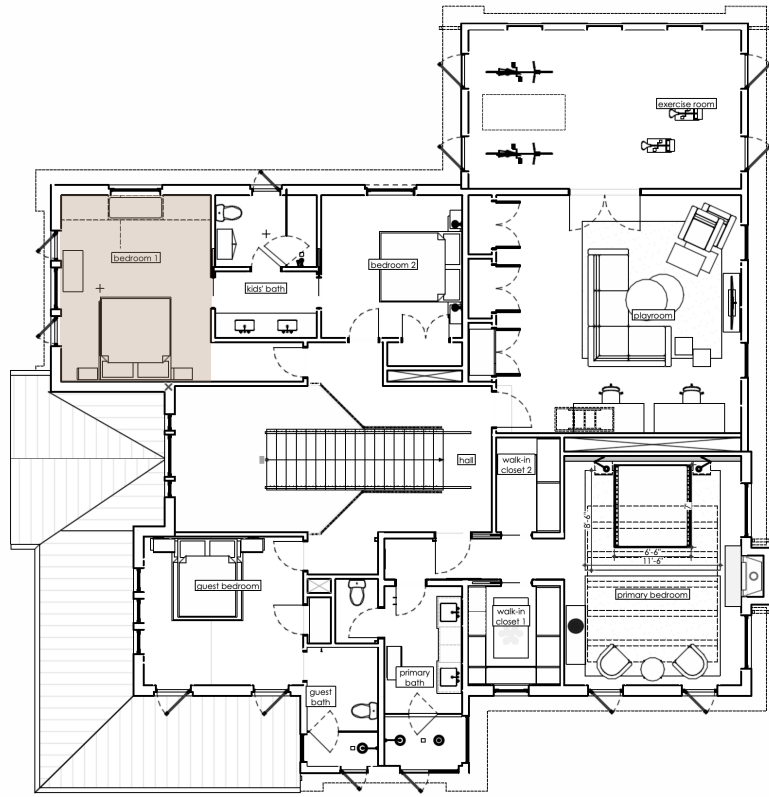

HOUSE

MADE FOR YOU *by moontower*

Elizabeth's Sofa: recover in a performance neutral fabric, shipping in July from CA to TX

The sofa is 7' 3-4" long. As measured on the back. Back foot to front foot it is 42 1/2" deep. Height at the back/arm is 31 1/2". The front of the arm slopes to 18" H. The seat is 29" deep. And 82" w.

Wall & Ceiling:
Benjamin Moore
Mountain Peak
White 2148-70

Trim: Benjamin
Moore Silver Satin
OC-26

Credenza between dining and living

Chair and a Half + Swivel (Corner)

Library ottoman metal base finish:

Wall & Ceiling:
Sherwin Williams
Deepest Mauve
SW0006

Casing & Trim:
Benjamin Moore
Silver Satin OC-26

Pantheon Dresser
leather front drawers

Wall & Ceiling:
Benjamin Moore
Mountain Peak
White 2148-70

Casing & Trim:
Benjamin Moore
Silver Satin OC-26

M PRIMARY ROOM

Wall & Ceiling:
Benjamin Moore
Mountain Peak
White 2148-70

Trim: Farrow and Ball
Blazer

Wall & Ceiling:
Benjamin Moore
Mountain Peak
White 2148-70

Trim: Sherwin Williams
SW 9060 Connors
Lakefront

 **FINN'S ROOM**