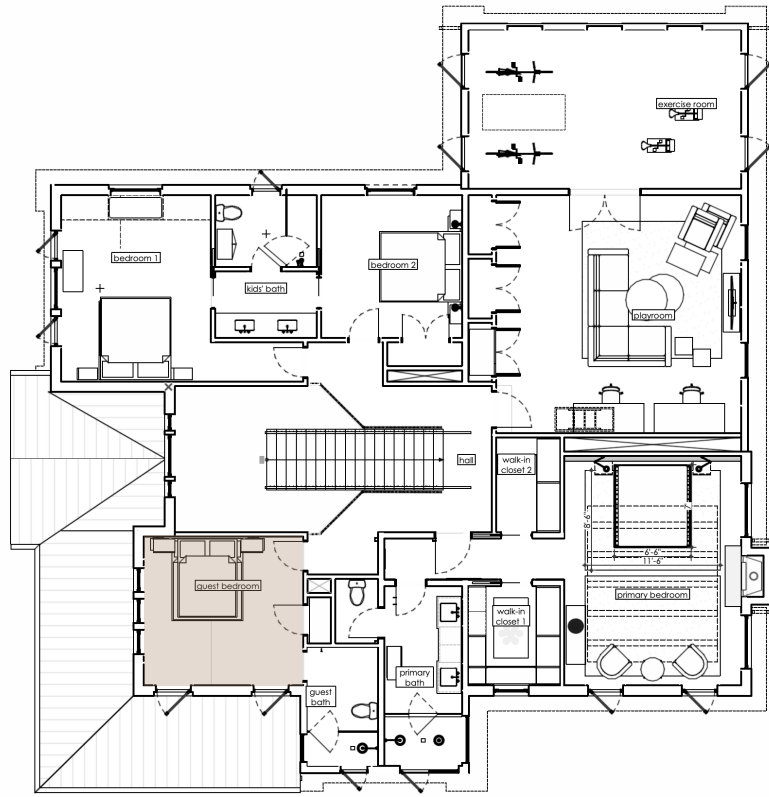

HOUSE

MADE FOR YOU *by moontower*

Elizabeth's Sofa: recover in a performance neutral fabric, shipping in July from CA to TX

The sofa is 7' 3-4" long. As measured on the back. Back foot to front foot it is 42 1/2" deep. Height at the back/arm is 31 1/2". The front of the arm slopes to 18" H. The seat is 29" deep. And 82" w.

Wall & Ceiling:
Benjamin Moore
Mountain Peak
White 2148-70

Trim: Benjamin
Moore Silver Satin
OC-26

Credenza between dining and living

Chair and a Half + Swivel (Corner)

Library ottoman metal base finish:

Wall & Ceiling:
Sherwin Williams
Deepest Mauve
SW0006

Clients rug

Handmade
Genuine
Goat
Leather Sling
Chair Easy
To Assemble
Wood
Acacia
made in
India

Built-In: Benjamin
Moore Adagio
1593

SCOTT'S OFFICE

Wall & Ceiling:
Benjamin Moore
Mountain Peak
White 2148-70

Wall & Ceiling:
Benjamin Moore
Mountain Peak
White 2148-70

Trim: Farrow and Ball
Blazer

Wall & Ceiling:
Benjamin Moore
Mountain Peak
White 2148-70

Trim: Sherwin Williams
SW 9060 Connors
Lakefront

 **FINN'S ROOM**