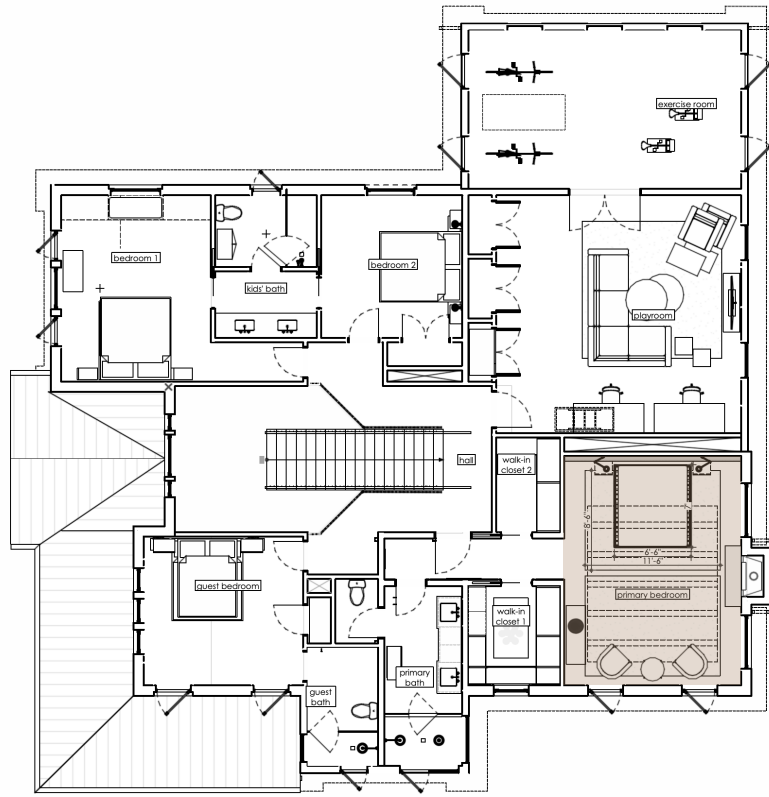

Pantheon Dresser
leather front drawers