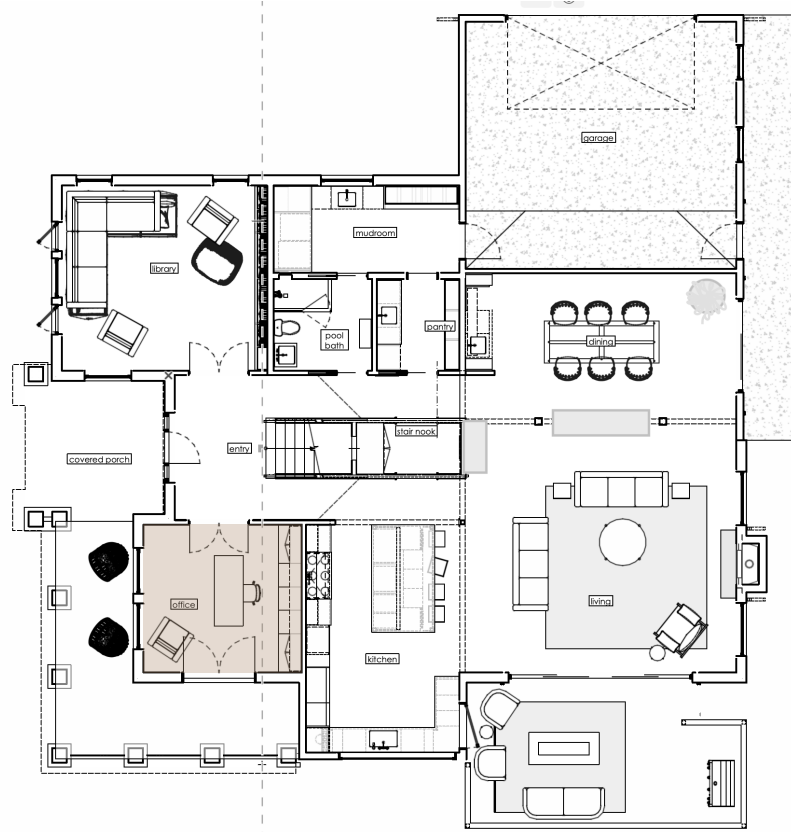

HOUSE

MADE FOR YOU *by moontower*

Elizabeth's Sofa: recover in a performance neutral fabric, shipping in July from CA to TX

The sofa is 7' 3-4" long. As measured on the back. Back foot to front foot it is 42 1/2" deep. Height at the back/arm is 31 1/2". The front of the arm slopes to 18" H. The seat is 29" deep. And 82" w.

Light oak wood detail down the sides (different from what you saw in the Caffreys showroom)

Wall & Ceiling: Benjamin Moore Mountain Peak White 2148-70

Trim: Benjamin Moore Silver Satin OC-26

Dining Inspiration

Wall & Ceiling:
Benjamin Moore
Mountain Peak
White 2148-70

Trim: Benjamin
Moore Silver Satin
OC-26

Credenza between dining and living

Chair and a Half + Swivel (Corner)

Library ottoman metal base finish:

Wall & Ceiling:
Sherwin Williams
Deepest Mauve
SW0006

Casing: Sherwin
Williams Deepest
Mauve SW0006

Built-In: Sherwin
Williams Deepest
Mauve SW0006

Wall & Ceiling:
Benjamin Moore
Mountain Peak
White 2148-70

Casing: Benjamin
Moore Mountain
Peak White 2148-70