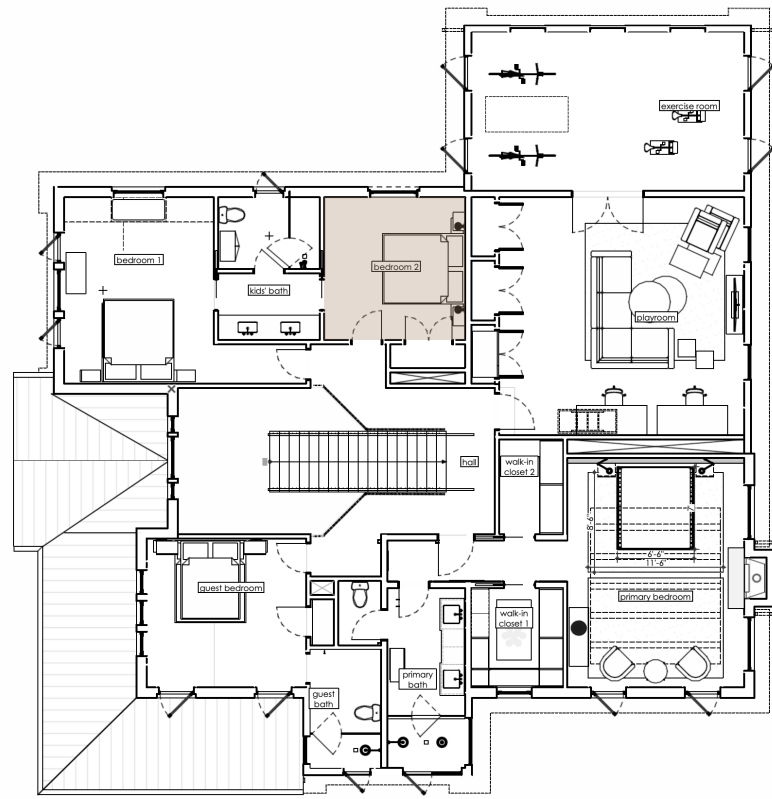

HOUSE

MADE FOR YOU *by moontower*

Elizabeth's Sofa: recover in a performance neutral fabric, shipping in July from CA to TX

The sofa is 7' 3-4" long. As measured on the back. Back foot to front foot it is 42 1/2" deep. Height at the back/arm is 31 1/2". The front of the arm slopes to 18" H. The seat is 29" deep. And 82" w.

Wall & Ceiling:
Benjamin Moore
Mountain Peak
White 2148-70

Trim: Benjamin
Moore Silver Satin
OC-26

Credenza between dining and living

Chair and a Half + Swivel (Corner)

Library ottoman metal base finish:

Wall & Ceiling:
Sherwin Williams
Deepest Mauve
SW0006

Casing & Trim:
Benjamin Moore
Silver Satin OC-26

Pantheon Dresser
leather front drawers

Wall & Ceiling:
Benjamin Moore
Mountain Peak
White 2148-70

Casing & Trim:
Benjamin Moore
Silver Satin OC-26

M PRIMARY ROOM

Wall & Ceiling:
Benjamin Moore
Mountain Peak
White 2148-70

Trim: Farrow and Ball
Blazer

Wall & Ceiling:
Benjamin Moore
Mountain Peak
White 2148-70

Trim: Sherwin Williams
SW 9060 Connors
Lakefront

 **FINN'S ROOM**