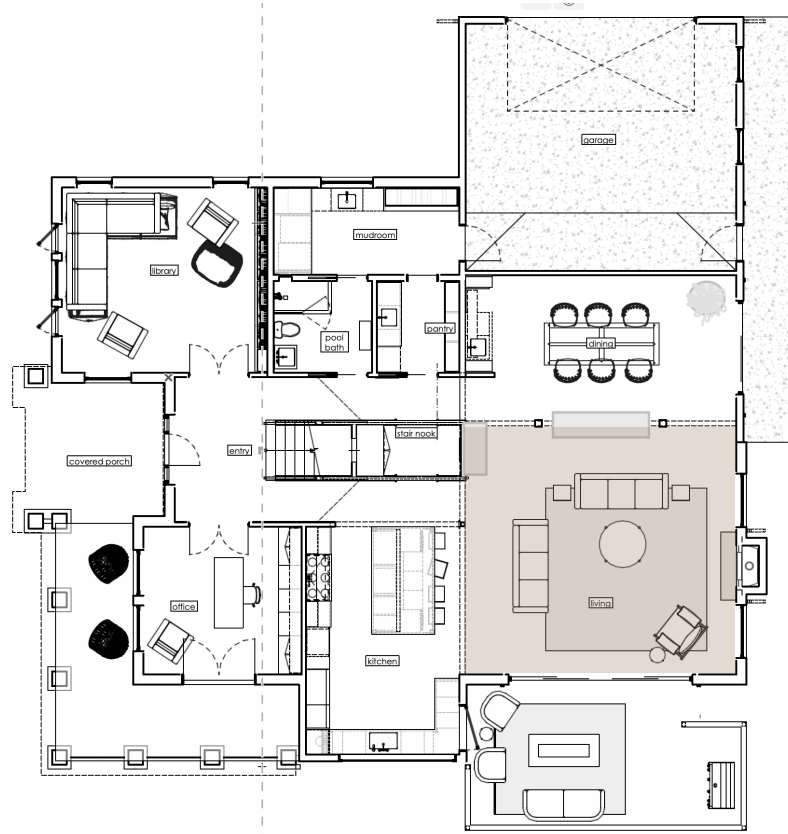

HOUSE

MADE FOR YOU *by moontower*

Elizabeth's Sofa: recover in a performance neutral fabric, shipping in July from CA to TX

The sofa is 7' 3-4" long. As measured on the back. Back foot to front foot it is 42 1/2" deep. Height at the back/arm is 31 1/2". The front of the arm slopes to 18" H. The seat is 29" deep. And 82" w.

Light oak wood detail down the sides (different from what you saw in the Caffreys showroom)

Wall & Ceiling: Benjamin Moore Mountain Peak White 2148-70

Trim: Benjamin Moore Silver Satin OC-26

Dining Inspiration

Wall & Ceiling:
Benjamin Moore
Mountain Peak
White 2148-70

Trim: Benjamin
Moore Silver Satin
OC-26

Credenza between dining and living

Chair and a Half + Swivel (Corner)

Library ottoman metal base finish:

Wall & Ceiling:
Sherwin Williams
Deepest Mauve
SW0006

Casing & Trim:
Benjamin Moore
Silver Satin OC-26

Pantheon Dresser
leather front drawers

Wall & Ceiling:
Benjamin Moore
Mountain Peak
White 2148-70

Casing & Trim:
Benjamin Moore
Silver Satin OC-26

M PRIMARY ROOM