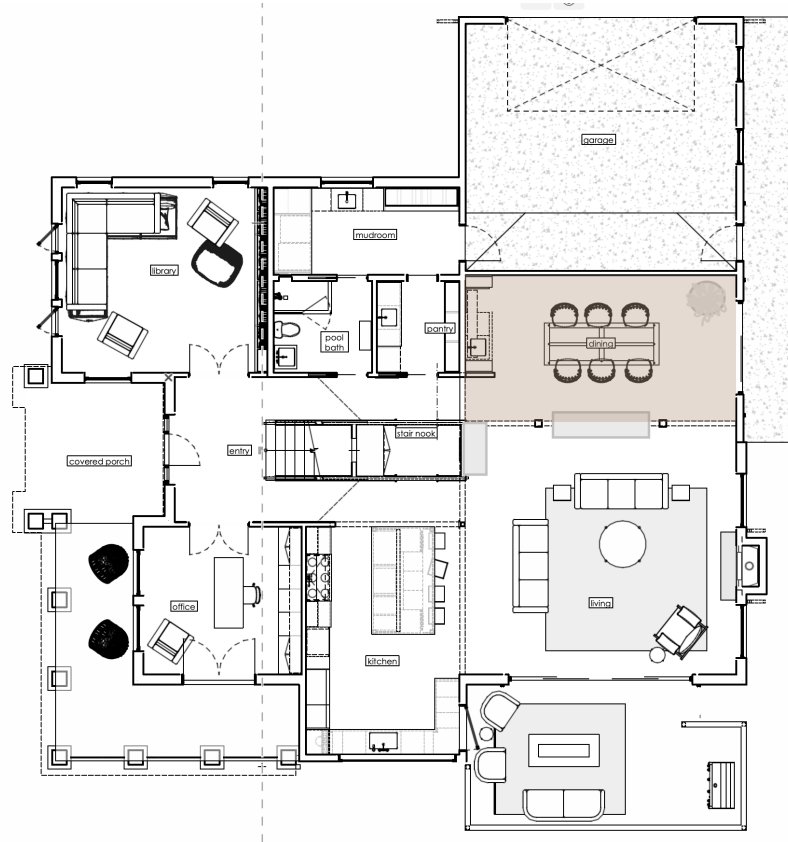

HOUSE

MADE FOR YOU *by moontower*

Elizabeth's Sofa: recover in a performance neutral fabric, shipping in July from CA to TX

The sofa is 7' 3-4" long. As measured on the back. Back foot to front foot it is 42 1/2" deep. Height at the back/arm is 31 1/2". The front of the arm slopes to 18" H. The seat is 29" deep. And 82" w.

Light oak wood detail down the sides (different from what you saw in the Caffreys showroom)

Wall & Ceiling: Benjamin Moore Mountain Peak White 2148-70

Trim: Benjamin Moore Silver Satin OC-26

Dining Inspiration

Wall & Ceiling:
Benjamin Moore
Mountain Peak
White 2148-70

Trim: Benjamin
Moore Silver Satin
OC-26

Credenza between dining and living

Chair and a Half + Swivel (Corner)

Library ottoman metal base finish:

Wall & Ceiling:
Sherwin Williams
Deepest Mauve
SW0006

Casing: Sherwin
Williams Deepest
Mauve SW0006

Built-In: Sherwin
Williams Deepest
Mauve SW0006

Wall & Ceiling:
Benjamin Moore
Mountain Peak
White 2148-70

Casing: Benjamin
Moore Mountain
Peak White 2148-70