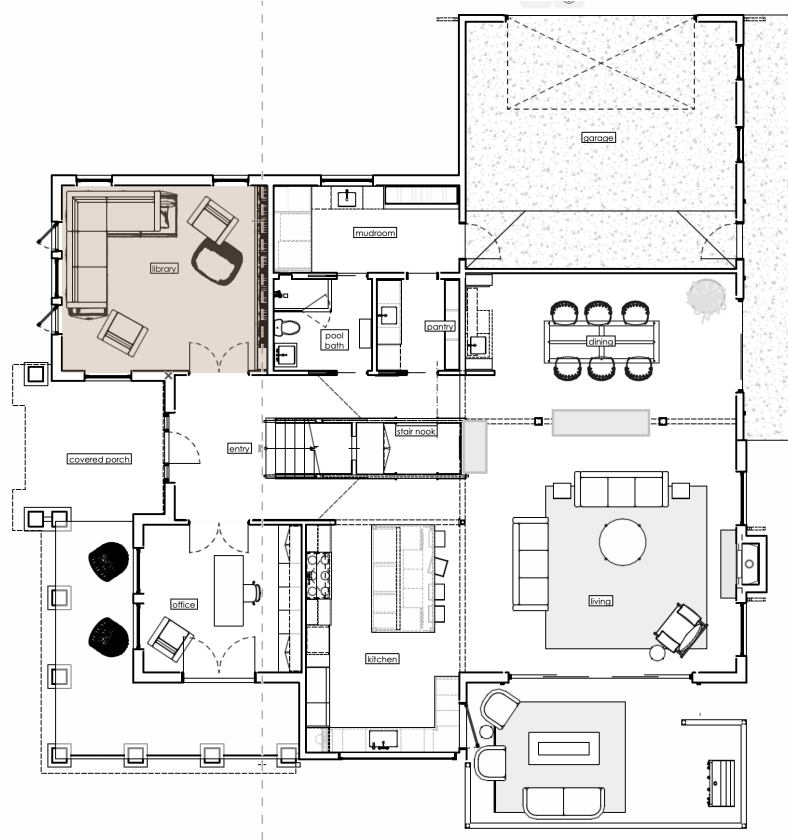

HOUSE

MADE FOR YOU *by moontower*

Elizabeth's Sofa: recover in a performance neutral fabric, shipping in July from CA to TX

The sofa is 7' 3-4" long. As measured on the back. Back foot to front foot it is 42 1/2" deep. Height at the back/arm is 31 1/2". The front of the arm slopes to 18" H. The seat is 29" deep. And 82" w.

Light oak wood detail down the sides (different from what you saw in the Caffreys showroom)

Wall & Ceiling: Benjamin Moore Mountain Peak White 2148-70

Trim: Benjamin Moore Silver Satin OC-26

Dining Inspiration

Wall & Ceiling:
Benjamin Moore
Mountain Peak
White 2148-70

Trim: Benjamin
Moore Silver Satin
OC-26

Credenza between dining and living

Chair and a Half + Swivel (Corner)

Library ottoman metal base finish:

Wall & Ceiling:
Sherwin Williams
Deepest Mauve
SW0006

Casing: Sherwin
Williams Deepest
Mauve SW0006

Built-In: Sherwin
Williams Deepest
Mauve SW0006

Wall & Ceiling:
Benjamin Moore
Mountain Peak
White 2148-70

Casing: Benjamin
Moore Mountain
Peak White 2148-70