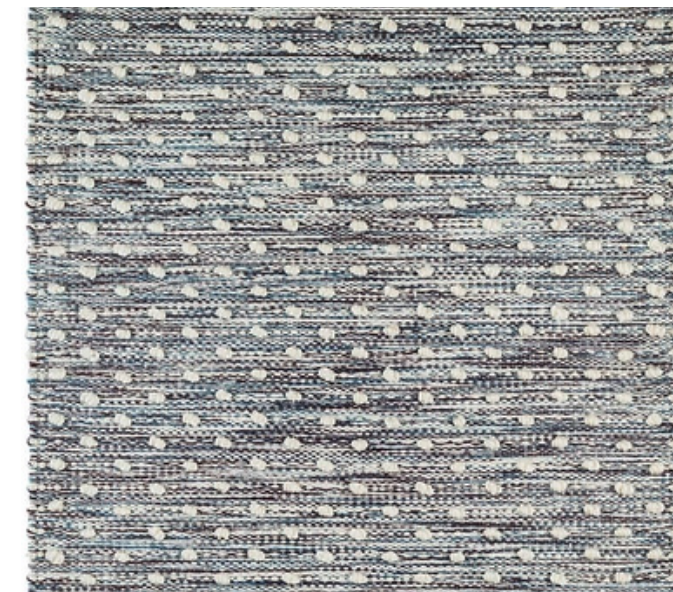

Light oak wood detail down the sides (different from what you saw in the Caffreys showroom)

Wall & Ceiling: Benjamin Moore Mountain Peak White 2148-70

Trim: Benjamin Moore Silver Satin OC-26

Dining Inspiration

Casing: Sherwin
Williams Deepest
Mauve SW0006

Built-In: Sherwin
Williams Deepest
Mauve SW0006

Wall & Ceiling:
Benjamin Moore
Mountain Peak
White 2148-70

Casing: Benjamin
Moore Mountain
Peak White 2148-70

Wall & Ceiling:
Benjamin Moore
Mountain Peak
White 2148-70

Trim: Farrow and Ball
Blazer

Wall & Ceiling:
Benjamin Moore
Mountain Peak
White 2148-70

Trim: Sherwin Williams
SW 9060 Connors
Lakefront

 **FINN'S ROOM**

Recover in a performance fabric w/ contrast piping

Wall & Ceiling:
Sherwin Williams
Evergreen Fog SW
9130

Casing: Sherwin
Williams Evergreen
Fog SW 9130

MADE FOR YOU *by moontower*