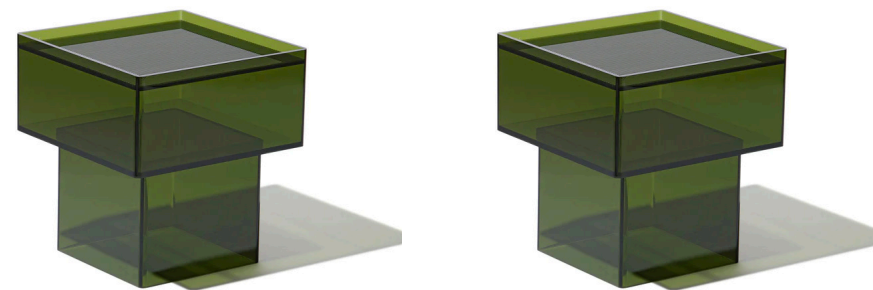

Light oak wood detail down the sides (different from what you saw in the Caffreys showroom)

Wall & Ceiling: Benjamin Moore Mountain Peak White 2148-70

Trim: Benjamin Moore Silver Satin OC-26

Dining Inspiration

Wall & Ceiling:
Benjamin Moore
Mountain Peak
White 2148-70

Trim: Benjamin
Moore Silver Satin
OC-26

Credenza between dining and living

Chair and a Half + Swivel (Corner)

Library ottoman metal base finish:

Wall & Ceiling:
Sherwin Williams
Deepest Mauve
SW0006

Casing & Trim:
Benjamin Moore
Silver Satin OC-26

Pantheon Dresser
leather front drawers

Wall & Ceiling:
Benjamin Moore
Mountain Peak
White 2148-70

Casing & Trim:
Benjamin Moore
Silver Satin OC-26

M PRIMARY ROOM

Wall & Ceiling:
Benjamin Moore
Mountain Peak
White 2148-70

Trim: Farrow and Ball
Blazer

Wall & Ceiling:
Benjamin Moore
Mountain Peak
White 2148-70

Trim: Sherwin Williams
SW 9060 Connors
Lakefront

 **FINN'S ROOM**