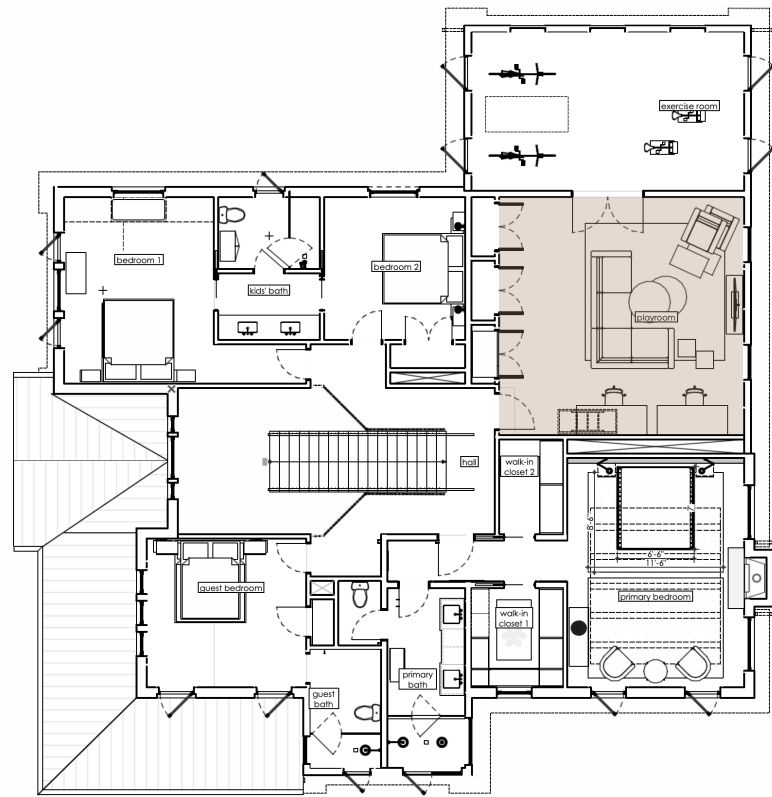

HOUSE

MADE FOR YOU *by moontower*

Elizabeth's Sofa: recover in a performance neutral fabric, shipping in July from CA to TX

The sofa is 7' 3-4" long. As measured on the back. Back foot to front foot it is 42 1/2" deep. Height at the back/arm is 31 1/2". The front of the arm slopes to 18" H. The seat is 29" deep. And 82" w.

Light oak wood detail down the sides (different from what you saw in the Caffreys showroom)

Wall & Ceiling: Benjamin Moore Mountain Peak White 2148-70

Trim: Benjamin Moore Silver Satin OC-26

Dining Inspiration

Wall & Ceiling:
Benjamin Moore
Mountain Peak
White 2148-70

Trim: Benjamin
Moore Silver Satin
OC-26

Credenza between dining and living

Chair and a Half + Swivel (Corner)

Library ottoman metal base finish:

Wall & Ceiling:
Sherwin Williams
Deepest Mauve
SW0006

Wall & Ceiling:
Benjamin Moore
Mountain Peak
White 2148-70

Trim: Farrow and Ball
Blazer

Wall & Ceiling:
Benjamin Moore
Mountain Peak
White 2148-70

Trim: Sherwin Williams
SW 9060 Connors
Lakefront

 **FINN'S ROOM**